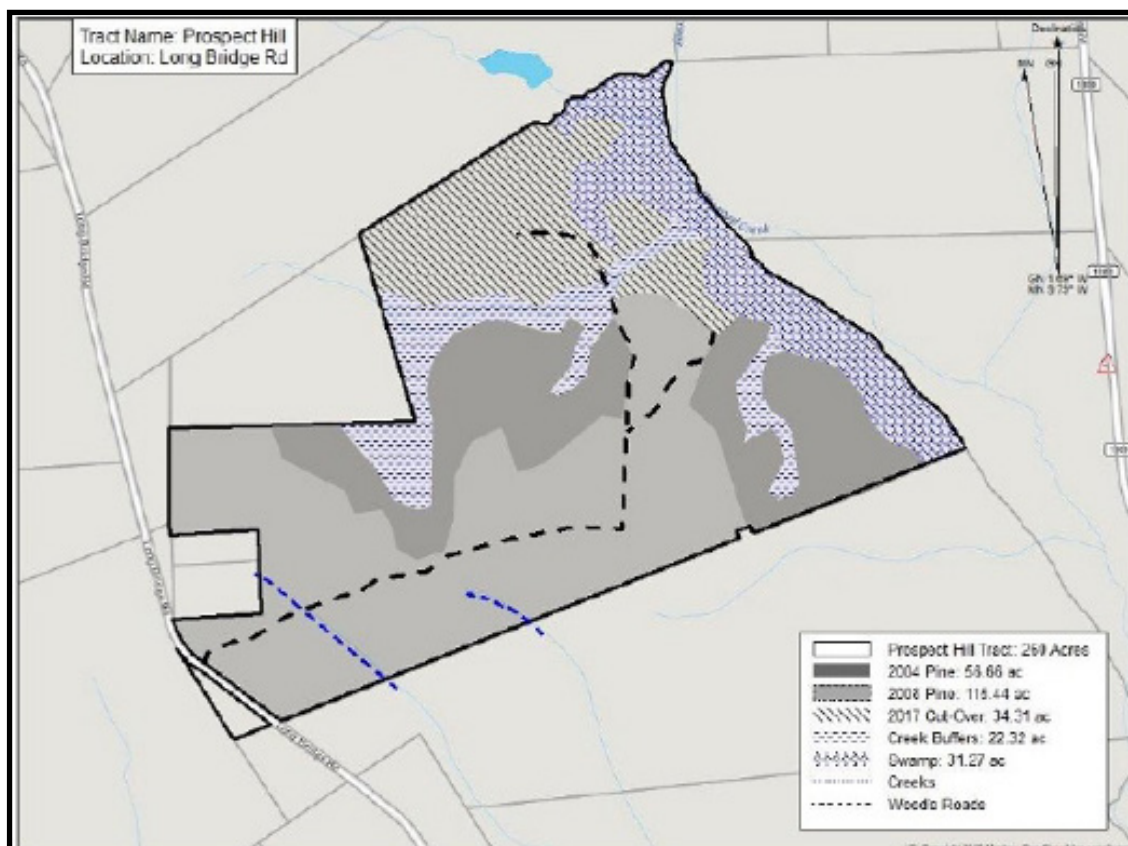

Long Bridge Road
Littleton, NC 27850

+/-260 Acres
Land For Sale

403 E. Six Forks Road, Raleigh, NC 27609
919-832-6800 (phone) 919-832-8043 (fax)
whiteoakcommercial.com

The information contained herein was obtained from sources believed reliable; however, White Oak Commercial, Inc. makes no guarantees, warranties, or representations as to the completeness or accuracy thereof. The presentation of this property is submitted subject to errors, omissions, changes of price or conditions prior to sale or lease, or withdrawal without notice.